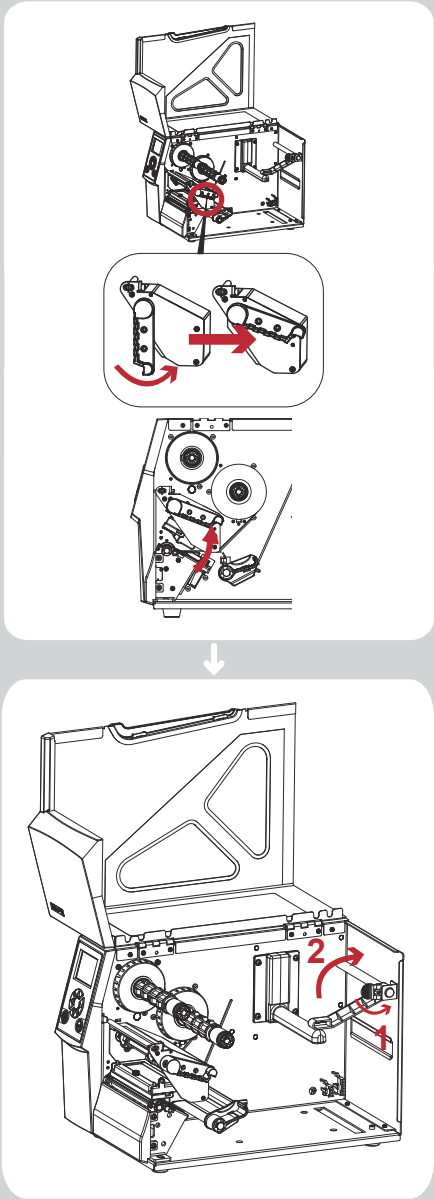

# 4

Please scan the QR Code to get the latest manual and software, or visit GoDEX website to download.

請掃描QR Code 或造訪科誠官方網站，取得最新的手冊、軟體及相關資訊。

[https://www.godexintl.com/product/ZX420i+\\_ZX430i+?locale=en](https://www.godexintl.com/product/ZX420i+_ZX430i+?locale=en)