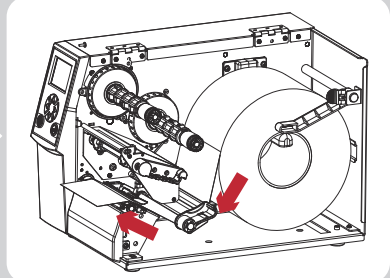

# 4

Please scan the QR Code to get the latest manual and software, or visit GoDEX website to download.

請掃描QR Code 或造訪科誠官方網站，取得最新的手冊、軟體及相關資訊。

[https://www.godexintl.com/product/ZX420i+\\_ZX430i+?locale=en](https://www.godexintl.com/product/ZX420i+_ZX430i+?locale=en)