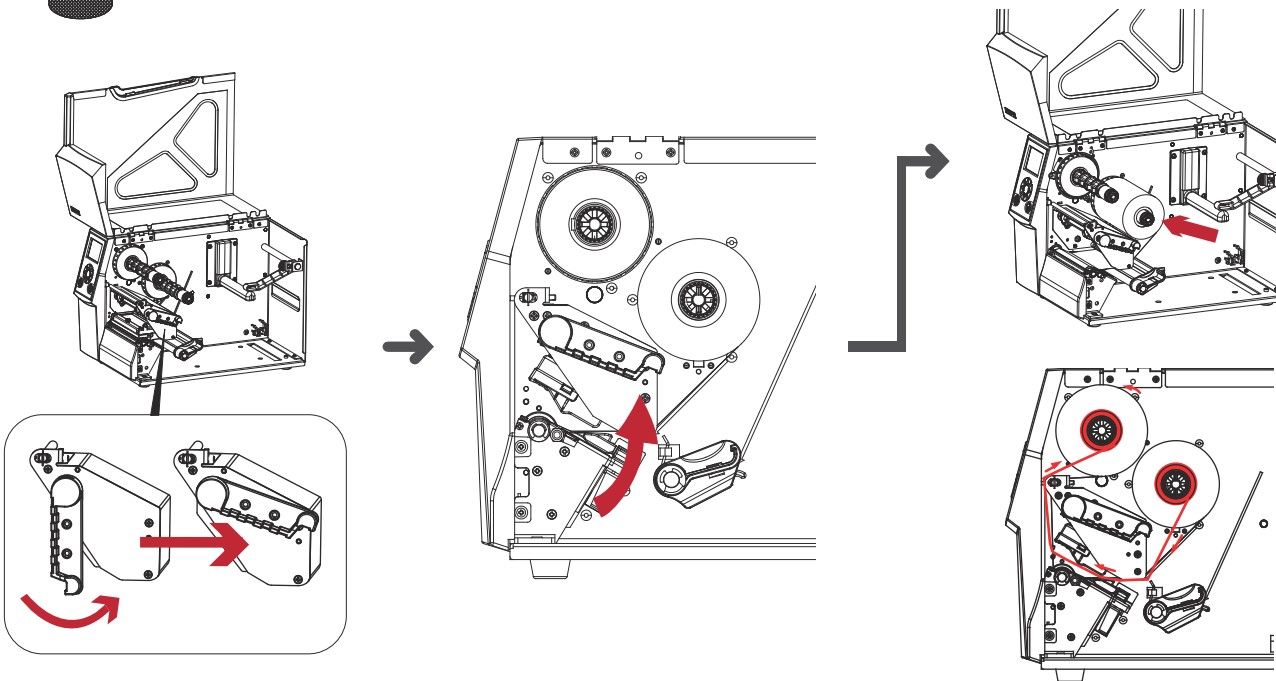

# 4

Please scan the QR Code to get the latest manual and software, or visit GoDEX website to download.

請掃描QR Code 或造訪科誠官方網站，取得最新的手冊、軟體及相關資訊。

[https://www.godexintl.com/product/ZX420i+\\_ZX430i+?locale=en](https://www.godexintl.com/product/ZX420i+_ZX430i+?locale=en)